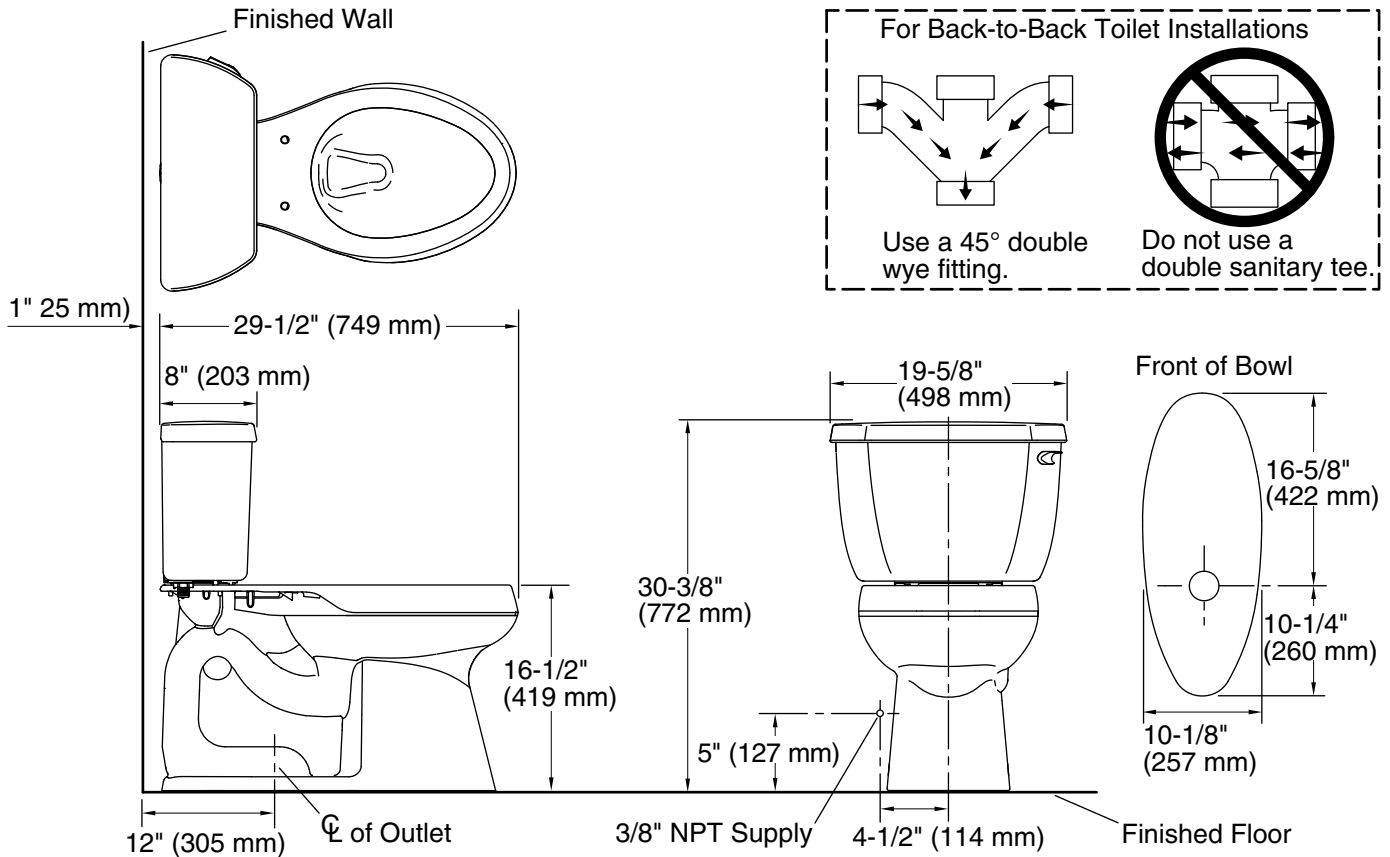

Installation

- Seat sold separately.
- Standard 12" (305 mm) rough-in.
- Three-bolt quick-connect installation.

Water Conservation & Rebates

- Eligible for consumer rebates in some municipalities.

Recommended Products/Accessories

Included Components

Product consists of:

- K-4199 Two-piece elongated chair height toilet bowl
- K-4436-RA Toilet tank, 1.28 gpf

Additional Components:

- Bolt cap accessory pack
- Tank accessory pack
- Tank cover
- Trip lever

Technical Information

All product dimensions are nominal.

Toilet type:	Two-piece, Floor-mount
Waste Outlet:	Floor
Bowl shape:	Elongated
Flush type:	Class Five®
Trap passageway:	2-1/8" (54 mm)
Water Consumption	
Full:	1.28 gpf (4.8 lpf)
Water surface size:	11-3/8" x 8" (289 mm x 203 mm)
Rim to water surface:	5-3/8" (137 mm)
Rough-in:	12" (305 mm)
Seat-mounting holes:	5-1/2" (140 mm)

Notes

Install this product according to the installation instructions.

For back-to-back toilet installations: Use only a 45° double wye fitting.

ADA, OBC, CSA B651 compliant when installed to the specific requirements of these regulations.